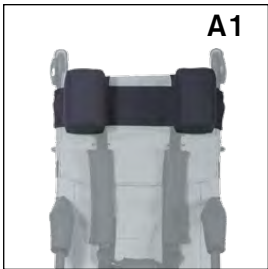

CORZINO Xcountry Accessories

Positioning and Fixation

Head

No.	Desc. / Codes	CRX 30	CRX 34	CRX 38	CRX 42	
A1	Headrest adjustable RPRB002	UNI	UNI	UNI	UNI	€
A2	Headwings BASIC RPRB013	M	M	L	L	€
A3	Backrest Height Extension			UNI(SE)	UNI(SE)	€