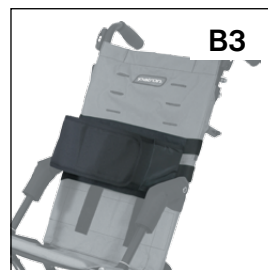

Trunk

B1	SP - 5-Point Immo. Belt CLASSIC RPRB010	S(SE)	M(SE)	M(SE)	M(SE)	€
B2	5-Point immo.belt COMFORT RPRB021	S	M	M	M	€
B3	Chest immo. belt RPRB004	S	M	M	L	€
B4	Immobilisation Waistcoat RPRB005	UNI	UNI	UNI	UNI	€
B5	H-Style Harness RPRB007	S	M	M	M	€
B6	Comfort side protection RPRB020	S (SE)	M (SE)	M (SE)	M (SE)	€
B7	Extended side protection RPRB032	S	M	L	L	€