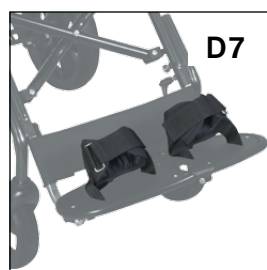

Legs / Arms

D1	Footrest 3D Flexi - 2-piece angle adj. RPRB1130	UNI(SE)				€
D2	Footrest 3D-Flexi, 2-piece angle adj. RPRB01134		UNI(SE)	UNI(SE)	UNI(SE)	€
D3	SP-Footrest 1-piece fold. OPTIONAL RPRB04030	UNI				€
D4	SP-Footrest 1-piece fold. OPTIONAL RPRB04034		UNI			€
D5	SP-Footrest 1-piece fold. OPTIONAL RPRB04038			UNI		€
D6	SP-Footrest 1-piece fold. OPTIONAL RPRB04042				UNI	€
D7	Feet Fixation - pair RPRB006	UNI	UNI	UNI	UNI	€
D8	Work board (soft) RPRB018	UNI	UNI	UNI	UNI	€
D9	Armrest foldable (set) RPRB02302	UNI	UNI			€
D10	Armrest foldable (set) RPRB02304			UNI	UNI	€