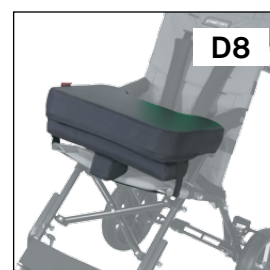

Legs / Arms

D1	Footrest 3D Flexi - 2-piece angle adj. RPRB1130	UNI(SE)				€
D2	Footrest 3D-Flexi, 2-piece angle adj. RPRB01134		UNI(SE)	UNI(SE)	UNI(SE)	€
D3	SP-Footrest 1-piece fold. OPTIONAL RPRB04030	UNI				€
D4	SP-Footrest 1-piece fold. OPTIONAL RPRB04034		UNI			€
D5	SP-Footrest 1-piece fold. OPTIONAL RPRB04038			UNI		€
D6	SP-Footrest 1-piece fold. OPTIONAL RPRB04042				UNI	€
D7	Feet Fixation - pair RPRB006	UNI	UNI	UNI	UNI	€
D8	Work board (soft) RPRB018	UNI	UNI	UNI	UNI	€
D9	Armrest foldable (set) RPRB02302	UNI	UNI			€
D10	Armrest foldable (set) RPRB02304			UNI	UNI	€