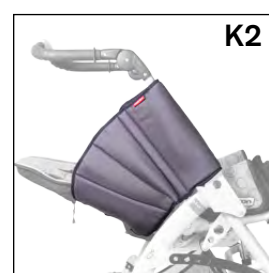

Section K: Positioning and fixation - Arms

No.	Desc. / Codes	J5C STD	J5C MAXI	
K1	Extended side protection CLASSIC RPKK002	UNI	UNI	€
K2	Padded frame cover with side protection RPKK003	UNI	UNI	€
K3	Padded frame cover RPKK007	UNI	UNI	€
K4	Padded frame cover with S.P. BASIC RPKK004	M	M	€
K5	Grab bar	M (SE)	M (SE)	€