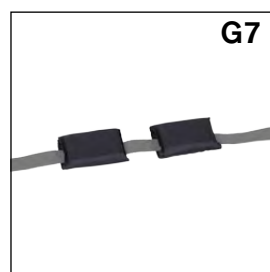

#### Head

No.	Desc. / Code	J5C STD	J5C MAXI	
E1	Headrest CLASSIC RPKE001	M	M	€
E2	Headwings CLASSIC RPKE002	M	M	€
E3	Neckrest CLASSIC RPKE003	M	M	€

### Section G: Positioning and fixation - Trunk

G1	Side trunkrest CLASSIC RPKG001	M	M	€
G2	2-point immobilisation belt BASIC RPKG024	M	M	€
G3	4-point immobilisation belt BASIC RPKG025	M	M	€
G4	Chest-belt addition to 4P-belt RPKG006	UNI	UNI	€
G5	5-point immobilisation belt BASIC RPKG026	M	M	€
G6	Belt protector B25 (belt 25mm) RPKG007	UNI	UNI	€
G7	Belt protector B40 (belt 40mm) RPKG008	UNI	UNI	€
G8	H-style harness BASIC RPKG027	M	M	€
G9	Lumbar support W25 (250mm) RPKG014	M		€
G10	Lumbar support W35 (350mm) RPKG014		L	€
G11	Seat inlay (seat size reduction) RPKG023	UNI		€