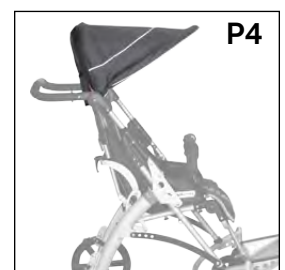

Section P: Protection and comfort

No.	Desc. / Codes	J5C STD	J5C MAXI	
P1	Canopy COMFORT RPKP002	M	L	€
P2	Canopy CLASSIC RPKP001	(M)	(L)	€
P3	Rain cover JACKO RPKP051	M	L	€
P4	Sun shade CLASSIC RPKP004	M	M	€
P5	Footmuff - Summer RPKP101	M	M	€
P6	Footmuff - Winter RPKP151	M	M	€