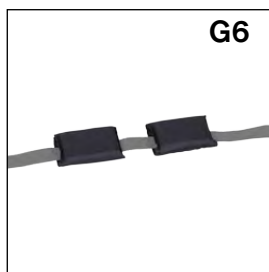

Standard equipment:	Size / order codes	
	STD	MAXI
<ul style="list-style-type: none"> <li>• fully reclining backrest</li> <li>• angle and height adjustable footrest</li> <li>• angle adjustable footplate</li> <li>• 175/260 mm solid wheels</li> <li>• detachable grab bar with cover</li> <li>• height adjustable ergonomic handlebar</li> <li>• reflexive safety marks</li> <li>• depth adjustable seat</li> <li>• width adjustable seat by flexi-pads (optional equipment)</li> </ul>	front swivel castor-wheels /FSCW	
	J5C34RP00 €	J5C38RP00 €

#### Head

No.	Desc. / Code	J5C STD	J5C MAXI	
E1	Headrest CLASSIC RPKE001	M	M	€
E2	Headwings CLASSIC RPKE002	M	M	€
E3	Neckrest CLASSIC RPKE003	M	M	€

### Section G: Positioning and fixation - Trunk

G1	Side trunkrest CLASSIC RPKG001	M	M	€
G2	2-point immobilisation belt BASIC RPKG024	M	M	€
G3	4-point immobilisation belt BASIC RPKG025	M	M	€
G4	Chest-belt addition to 4P-belt RPKG006	UNI	UNI	€
G5	5-point immobilisation belt BASIC RPKG026	M	M	€
G6	Belt protector B25 (belt 25mm) RPKG007	UNI	UNI	€
G7	Belt protector B40 (belt 40mm) RPKG008	UNI	UNI	€
G8	H-style harness BASIC RPKG027	M	M	€
G9	Lumbar support W25 (250mm) RPKG014	M		€
G10	Lumbar support W35 (350mm) RPKG014		L	€
G11	Seat inlay (seat size reduction) RPKG023	UNI		€