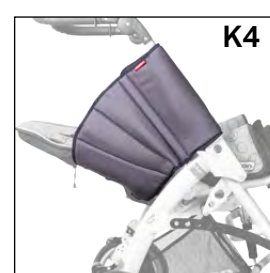

Section K: Positioning and fixation - Arms

No.	Desc. / Codes	J5C STD	J5C MAXI	
K1	Extended side protection CLASSIC RPKK002	UNI	UNI	€
K2	Padded frame cover with side protection RPKK003	UNI	UNI	€
K3	Padded frame cover RPKK007	UNI	UNI	€
K4	Padded frame cover with S.P. BASIC RPKK004	M	M	€
K5	Grab bar	M (SE)	M (SE)	€