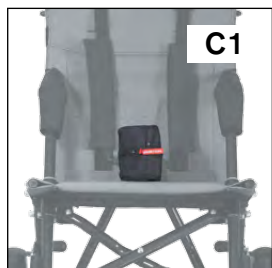

Pelvis / abduction

No.	Desc. / Codes	CRX 30	CRX 34	CRX 38	CRX 42	
C1	Abduction Block RPRB015	S	M	M	M	€
C2	2-Point Safety Belt RPRB019	S	M	M	M	€
C3	Thigh fixation RPRB024	S	S	M	M	€