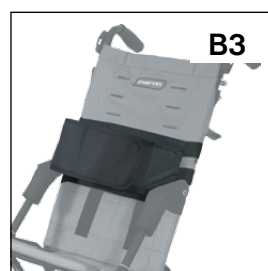

Trunk

B1	SP - 5-Point Immo. Belt CLASSIC RPRB010	S(SE)	M(SE)	M(SE)	M(SE)	€
B2	5-Point immo.belt COMFORT RPRB021	S	M	M	M	€
B3	Chest immo. belt RPRB004	S	M	M	L	€
B4	Immobilisation Waistcoat RPRB005	UNI	UNI	UNI	UNI	€
B5	H-Style Harness RPRB007	S	M	M	M	€
B6	Comfort side protection RPRB020	S (SE)	M (SE)	M (SE)	M (SE)	€
B7	Extended side protection RPRB032	S	M	L	L	€