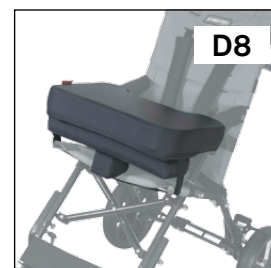

Legs / Arms

D1	Footrest 3D Flexi - 2-piece angle adj. RPRB1130	UNI (SE)				€
D2	Footrest 3D-Flexi, 2-piece angle adj. RPRB01134		UNI (SE)	UNI (SE)	UNI (SE)	€
D3	SP-Footrest 1-piece fold. OPTIONAL RPRB04030	UNI				€
D4	SP-Footrest 1-piece fold. OPTIONAL RPRB04034		UNI			€
D5	SP-Footrest 1-piece fold. OPTIONAL RPRB04038			UNI		€
D6	SP-Footrest 1-piece fold. OPTIONAL RPRB04042				UNI	€
D7	Feet Fixation - pair RPRB006	UNI	UNI	UNI	UNI	€
D8	Work board (soft) RPRB018	UNI	UNI	UNI	UNI	€
D9	Armrest foldable (set) RPRB02302	UNI	UNI			€
D10	Armrest foldable (set) RPRB02304			UNI	UNI	€