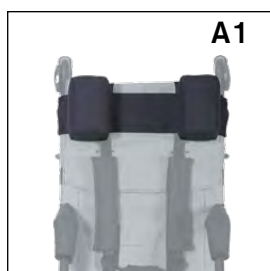

CORZO Accessories

Positioning and Fixation

Head

No.	Desc. / Codes	CRX 30	CRX 34	CRX 38	CRX 42	
A1	Headrest adjustable RPRB002	UNI	UNI	UNI	UNI	€
A2	Headwings BASIC RPRB013	M	M	L	L	€
A3	Backrest Height Extension			UNI(SE)	UNI(SE)	€