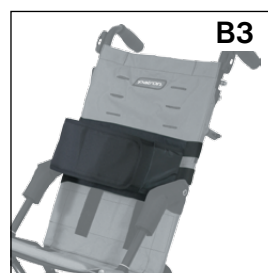

Trunk

B1	SP - 5-Point Immo. Belt CLASSIC RPRB010	S(SE)	M(SE)	M(SE)	M(SE)	€
B2	5-Point immo.belt COMFORT RPRB021	S	M	M	M	€
B3	Chest immo. belt RPRB004	S	M	M	L	€
B4	Immobilisation Waistcoat RPRB005	UNI	UNI	UNI	UNI	€
B5	H-Style Harness RPRB007	S	M	M	M	€
B6	Comfort side protection RPRB020	S (SE)	M (SE)	M (SE)	M (SE)	€
B7	Extended side protection RPRB032	S	M	L	L	€