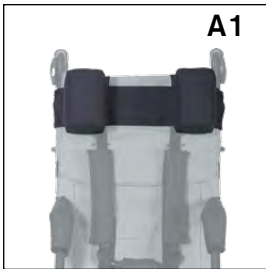

CORZINO Basic Accessories

Positioning and Fixation

Head

No.	Desc. / Codes	CNB 30	CNB 34	CNB 38	CNB 42	
A1	Headrest adjustable RPRB002	UNI	UNI	UNI	UNI	€
A2	Headwings BASIC RPRB013	M	M	L	L	€
A3	Backrest Height Extension			UNI(SE)	UNI(SE)	€