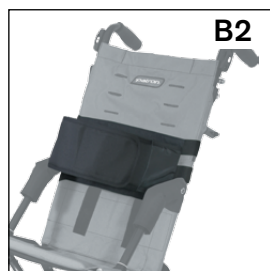

Trunk

B1	SP - 5-Point Immo. Belt CLASSIC RPRB010	S(SE)	M(SE)	M(SE)	M(SE)	€
B2	Chest immo. belt RPRB004	S	M	M	L	€
B3	Immobilisation Waistcoat RPRB005	UNI	UNI	UNI	UNI	€
B4	H-Style Harness RPRB007	S	M	M	M	€
B5	Comfort side protection RPRB020	S	M	M	M	€
B6	Extended side protection RPRB032	S	M	L	L	€